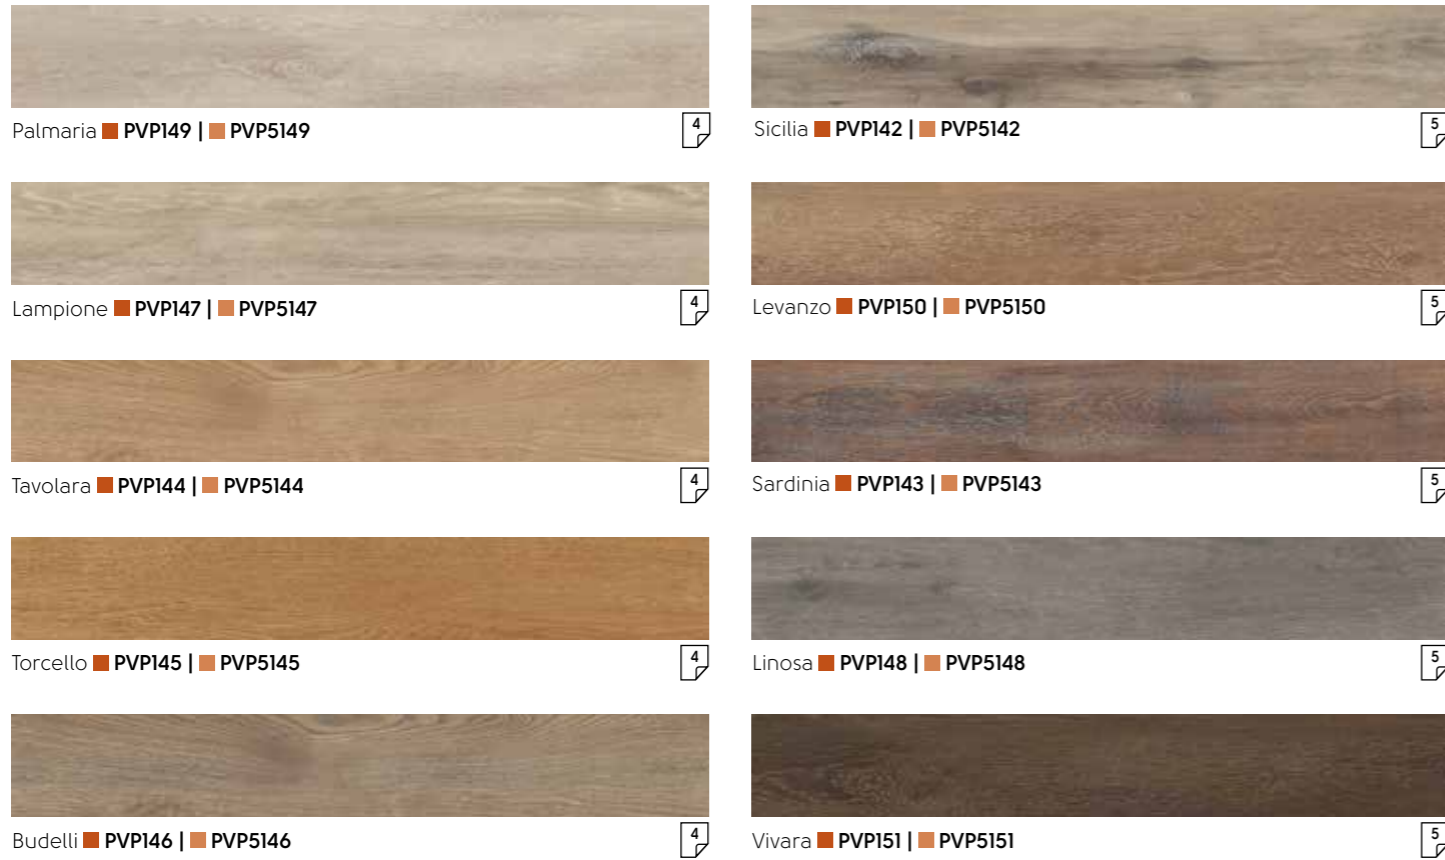

# Inspired by **Wood** | Inspiration **Holz** Inspiration **Bois** | **Hout** Inspiratie

1219,2mm x 177,8mm